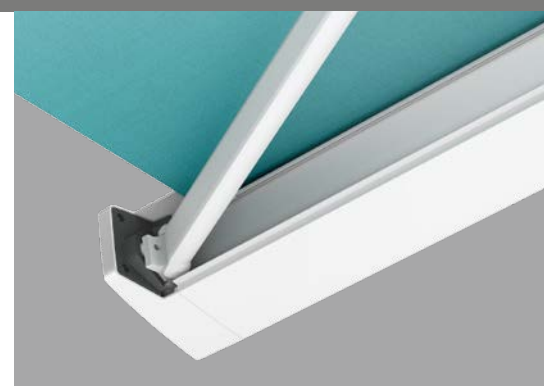

Folding-arm
full-cassette
awning

Trentino
Mini

Just
enjoy life!

Lewens
MARKISEN

Comfort on a small scale

- Width max. 450 cm,
drop max. 250 cm
- Snug wall fitting
- Cassette H 11.8 x D 20.9 cm
- Electric motor
- Options:
Radio motor/
radio remote control,
automatic weather sensor,
LED lighting,
support legs

Trentino Mini – the small flat cassette

Full-cassette awning for balconies and small outdoor seating areas

Function enhanced by design
– the connection of folding arms
to front profile

Elegance and stability
– the arm brackets

The **Trentino Mini** creates a snug seating area and adds a splash of colour to small patios.

The angular design of the Trentino Mini creates a particularly harmonious combination with modern geometrical architecture and current trends. Like the large models in the Trentino family, the Trentino Mini offers a high level of comfort and superior quality standard. It can be equipped with a variety of optional extras.