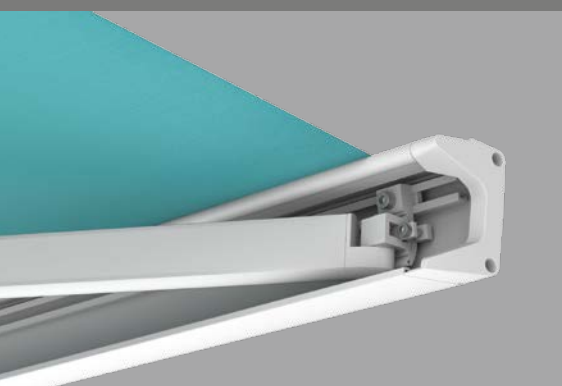

Folding-arm
full-cassette
awning

Trentino
Mini

Just
enjoy life!

Lewens
MARKISEN

Comfort on a small scale

- Width max. 450 cm,
drop max. 250 cm
- Snug wall fitting
- Cassette H 11.8 x D 20.9 cm
- Electric motor
- Options:
Radio motor/
radio remote control,
automatic weather sensor,
LED lighting,
support legs

Trentino Mini – the small flat cassette

Full-cassette awning for balconies and small outdoor seating areas

Function enhanced by design
– the connection of folding arms
to front profile

Elegance and stability
– the arm brackets

The **Trentino Mini** creates a snug seating area and adds a splash of colour to small patios.

The angular design of the Trentino Mini creates a particularly harmonious combination with modern geometrical architecture and current trends. Like the large models in the Trentino family, the Trentino Mini offers a high level of comfort and superior quality standard. It can be equipped with a variety of optional extras.