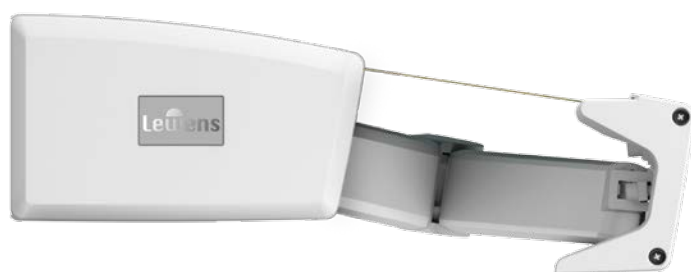

Folding-arm
full-cassette
awning

Trentino
Mini

Just
enjoy life!

Lewens
MARKISEN

Comfort on a small scale

- Width max. 450 cm,
drop max. 250 cm
- Snug wall fitting
- Cassette H 11.8 x D 20.9 cm
- Electric motor
- Options:
Radio motor/
radio remote control,
automatic weather sensor,
LED lighting,
support legs

Trentino Mini – the small flat cassette

Full-cassette awning for balconies and small outdoor seating areas

Function enhanced by design
– the connection of folding arms
to front profile

Elegance and stability
– the arm brackets

The **Trentino Mini** creates a snug seating area and adds a splash of colour to small patios.

The angular design of the Trentino Mini creates a particularly harmonious combination with modern geometrical architecture and current trends. Like the large models in the Trentino family, the Trentino Mini offers a high level of comfort and superior quality standard. It can be equipped with a variety of optional extras.