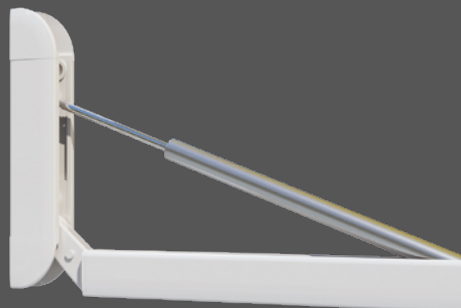

- Width max. 700 cm, drop max. 175 cm
- Cassette flush with wall
- Electric motor
- Awning fabric: acrylic (standard), polyester, Soltis 92, screen fabric (option)
- Options: radio motor/radio remote control, automatic weather sensor

90° type

With a pitch angle of up to 90°, the Micro 100 creates optimal shade inside while affording a view of the outside.

135° type

Virtually a vertical awning: with a pitch angle of up to 135°, the Micro 100 turns into a close-fitting window blind.

The Micro 100 drop-arm awning was designed especially for windows and balconies. It offers flexible protection from the sun and heat while providing ventilation as well as a view of the outside. It also provides shade and protection for window boxes. Available optionally with a pitch angle of up to 90° or 135°.

Optimal protection for fabric and mechanism:
cassette height of just 13 cm.

High-grade pneumatic springs
ensure good fabric tensioning in any extended position.