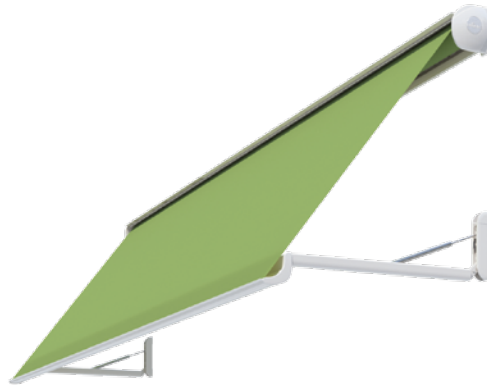

Drop-arm awning

Micro 100

Just
enjoy life!

Lewens
MARKISEN

Micro 100 – drop-arm awning

Airy sunshade with a view

Drop-arm awning

The pitch angle of this awning varies according to its extended position, creating a flexible sunshade for windows and balconies.

- Width max. 700 cm, drop max. 175 cm
- Cassette flush with wall
- Electric motor
- Awning fabric: acrylic (standard), polyester, Soltis 92, screen fabric (option)
- Options: radio motor/radio remote control, automatic weather sensor

90° type

With a pitch angle of up to 90°, the Micro 100 creates optimal shade inside while affording a view of the outside.

135° type

Virtually a vertical awning: with a pitch angle of up to 135°, the Micro 100 turns into a close-fitting window blind.

The Micro 100 drop-arm awning was designed especially for windows and balconies. It offers flexible protection from the sun and heat while providing ventilation as well as a view of the outside. It also provides shade and protection for window boxes. Available optionally with a pitch angle of up to 90° or 135°.