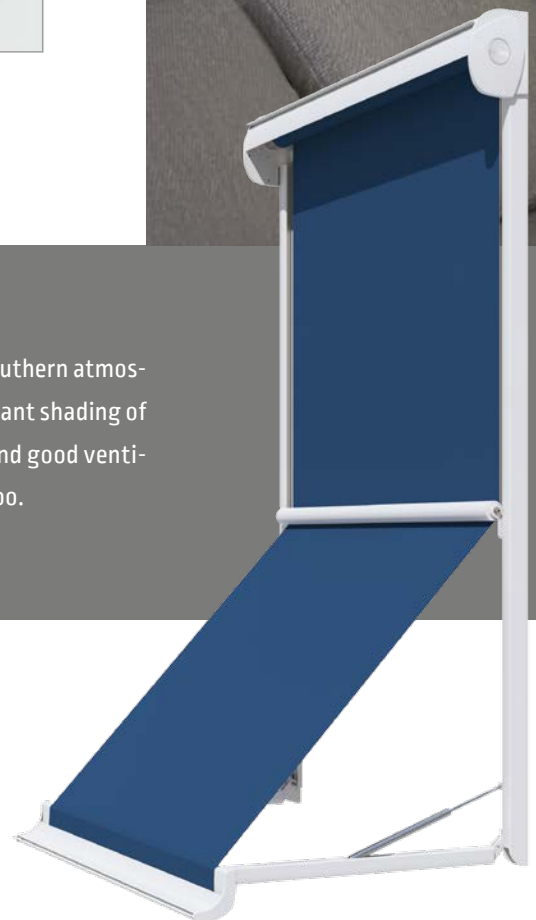

## Micro 300 – markisolette

Mediterranean flair for every frontage

***Sleek and shapely:***

*the cassette fits snugly against the wall,  
creating a harmonious transition to the  
house façade.*

***Perfectly tensioned awning fabric***  
*in any extended position thanks to  
high-quality pneumatic springs.*

## A precision fit with plenty of style

- Width max. 350 cm, height max. 275 cm
- Fabric: Acrylic (*standard*), polyester, Soltis 92 (*option*)
- Cassette flush with wall
- Electric motor
- Options: Radio motor/radio remote control, automatic weather sensor

*If only partly extended, the Micro 300 runs parallel to the window like a vertical awning. On full extension the awning is angled outwards.*

A traditional feature in Mediterranean climes, markisolettes conjure up a southern atmosphere and add charm to the building frontage. The Micro 300 creates pleasant shading of the interior while providing a virtually unobstructed view of the outside and good ventilation. It even leaves room for window boxes and the plants enjoy shade too.

## Markisolette

*This awning combines the advantages of drop-arm and vertical awnings: while the upper part always remains vertical, the lower part is angled outwards when extended, so that the view to the outside is retained.*