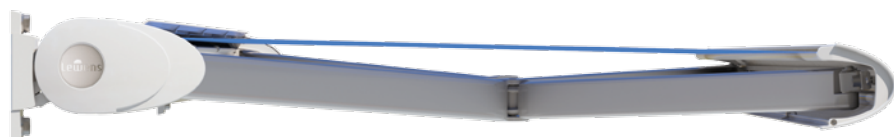

Folding-arm
full-cassette
awning

Toscana Mini

Just
enjoy life!

Lewens
MARKISEN

Toscana Mini – the small round cassette

Space-saving elegance for balcony and loggia

Attachment

The awning is delivered optionally with brackets facing to the rear (for wall mounting) or upwards (for ceiling mounting). The brackets are located on the outside of the awning in the area of the arm brackets.

Compact yet classy

- Width max. 450 cm, drop max. 250 cm
- Electric motor
- Options:
Radio motor/
radio remote control,
automatic weather sensor,
LED lighting,
support legs

Shade and privacy

Due to the special design of the Toscana Mini, a larger pitch angle can be set during assembly:

Possible pitch angles::

Mounting	Wall	Ceiling
Motor drive	5 - 60 °	5 - 60 °
Crank drive	5 - 27 °	5 - 60 °

Developed especially for small balconies and areas of shallow depth, the Toscana Mini awning boasts sophisticated technical details and comfort options.

The smallest full-cassette awning in the Toscana series turns even the smallest balcony into a favourite bolt-hole to relax in. The design of the Toscana Mini permits a steep pitch angle on installation, meaning that it offers privacy and shade even when the sun is low in the sky.