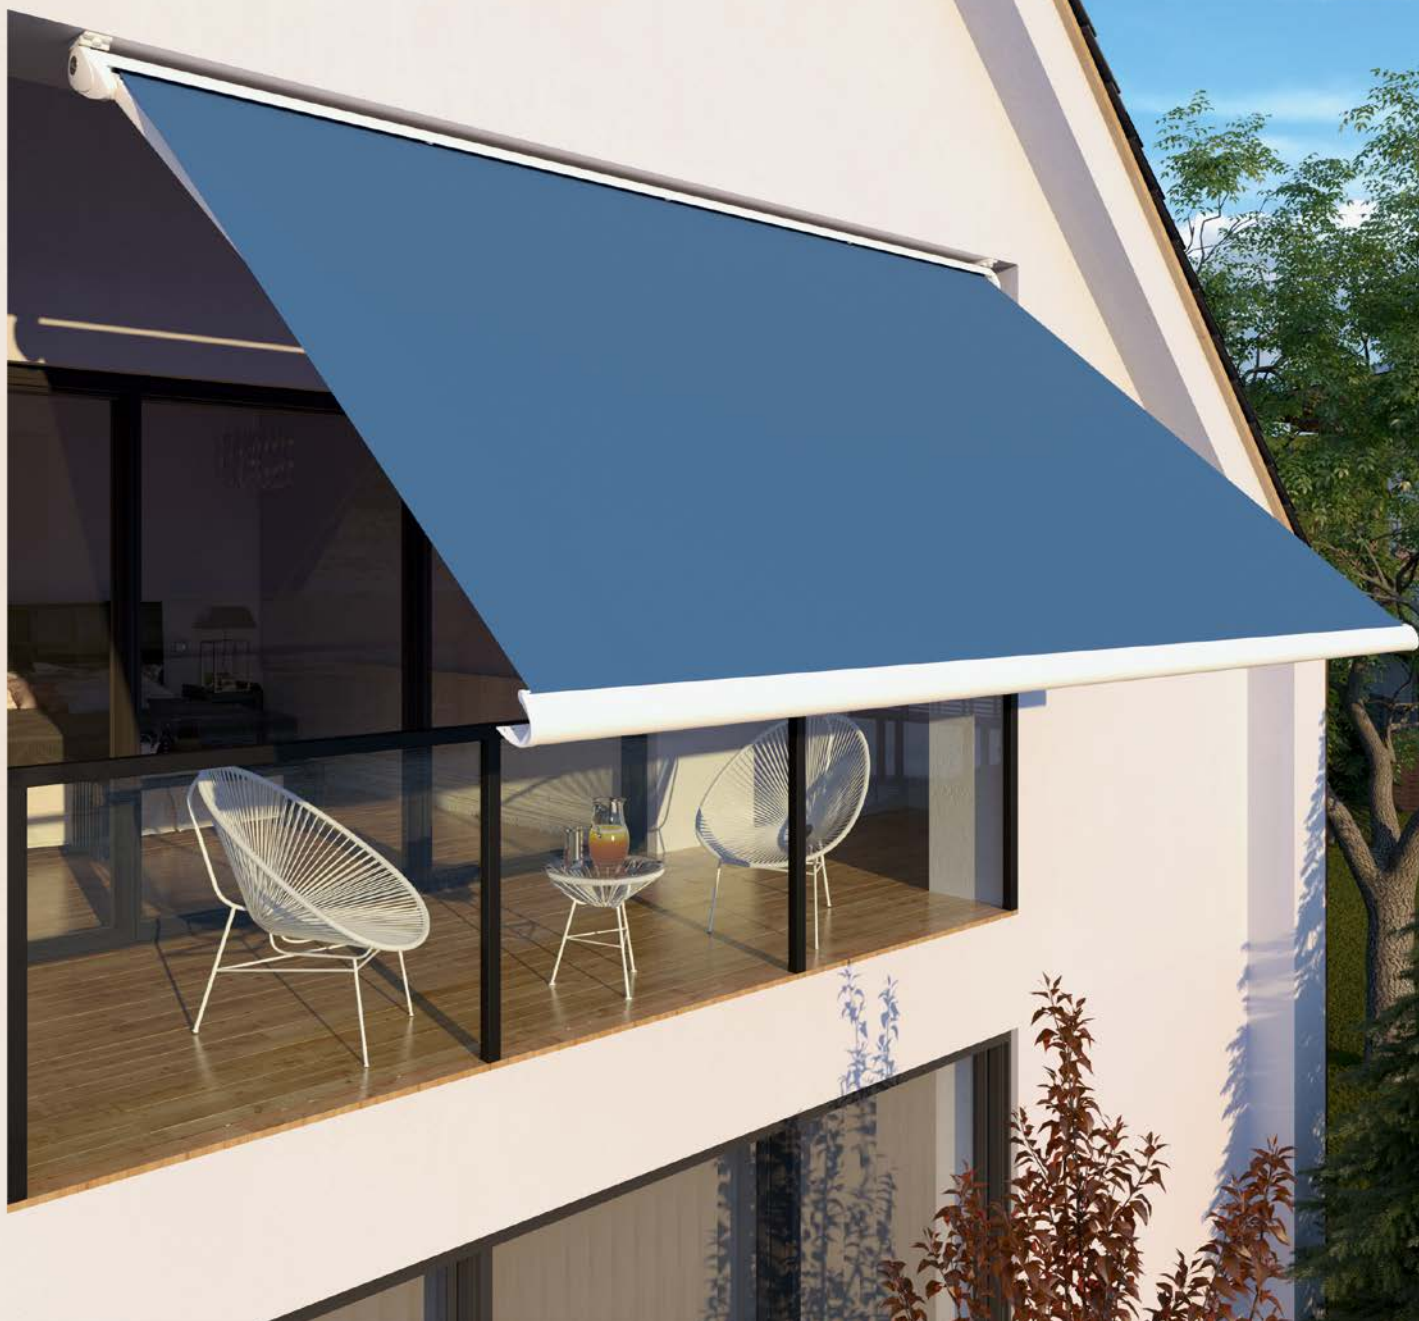

Folding-arm
full-cassette
awning

Toscana Mini

Just
enjoy life!

Lewens
MARKISEN

Toscana Mini – the small round cassette

Space-saving elegance for balcony and loggia

Attachment

The awning is delivered optionally with brackets facing to the rear (for wall mounting) or upwards (for ceiling mounting). The brackets are located on the outside of the awning in the area of the arm brackets.

Compact yet classy

- Width max. 450 cm, drop max. 250 cm
- Electric motor
- Options:
Radio motor/
radio remote control,
automatic weather sensor,
LED lighting,
support legs

Shade and privacy

Due to the special design of the Toscana Mini, a larger pitch angle can be set during assembly:

Possible pitch angles::

Mounting	Wall	Ceiling
Motor drive	5 - 60 °	5 - 60 °
Crank drive	5 - 27 °	5 - 60 °

Developed especially for small balconies and areas of shallow depth, the Toscana Mini awning boasts sophisticated technical details and comfort options.

The smallest full-cassette awning in the Toscana series turns even the smallest balcony into a favourite bolt-hole to relax in. The design of the Toscana Mini permits a steep pitch angle on installation, meaning that it offers privacy and shade even when the sun is low in the sky.