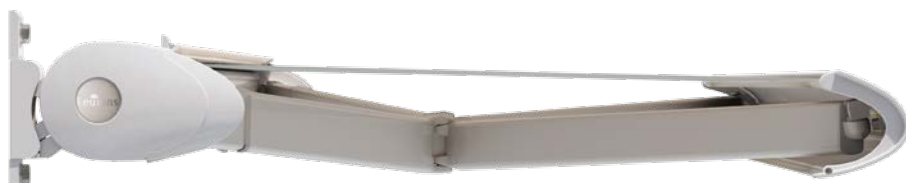

Folding-arm
full-cassette
awning

Toscana

Just
enjoy life!

Lewens
MARKISEN

Mounted on the wall or below the ceiling, the Toscana awning creates a light, floating impression.

The wide range of awning fabrics from the Lewens collection and choice of frame colours create endless combination and design possibilities.

Toscana – playful airiness

A classic for balconies and medium-sized patios

Attachment

The awning is supplied optionally with brackets facing to the rear (for wall mounting) or upwards (for ceiling mounting). The brackets are located on the outside of the awning in the area of the arm brackets.

Equipment and extras

- Width max. 550 cm,
drop max. 300 cm
- Electric motor
- Options:
radio motor/radio remote control,
automatic weather sensor,
LED lighting,
support legs

Shade and privacy

Due to the special design of the Toscana, a larger pitch angle can be set during assembly.

The awning thus offers privacy and shade even when the sun is low in the sky

Possible pitch angles:

Mounting	Wall/Ceiling
Motor drive	5 - 80 °
Crank drive	5 - 45 °

As an award-winning classic design from the house of Lewens, the Toscana embodies timeless elegance and adds a stylish touch to any balcony or patio. A particular highlight is that the Toscana can be fitted with an especially large pitch angle, thereby creating additional shade and privacy.